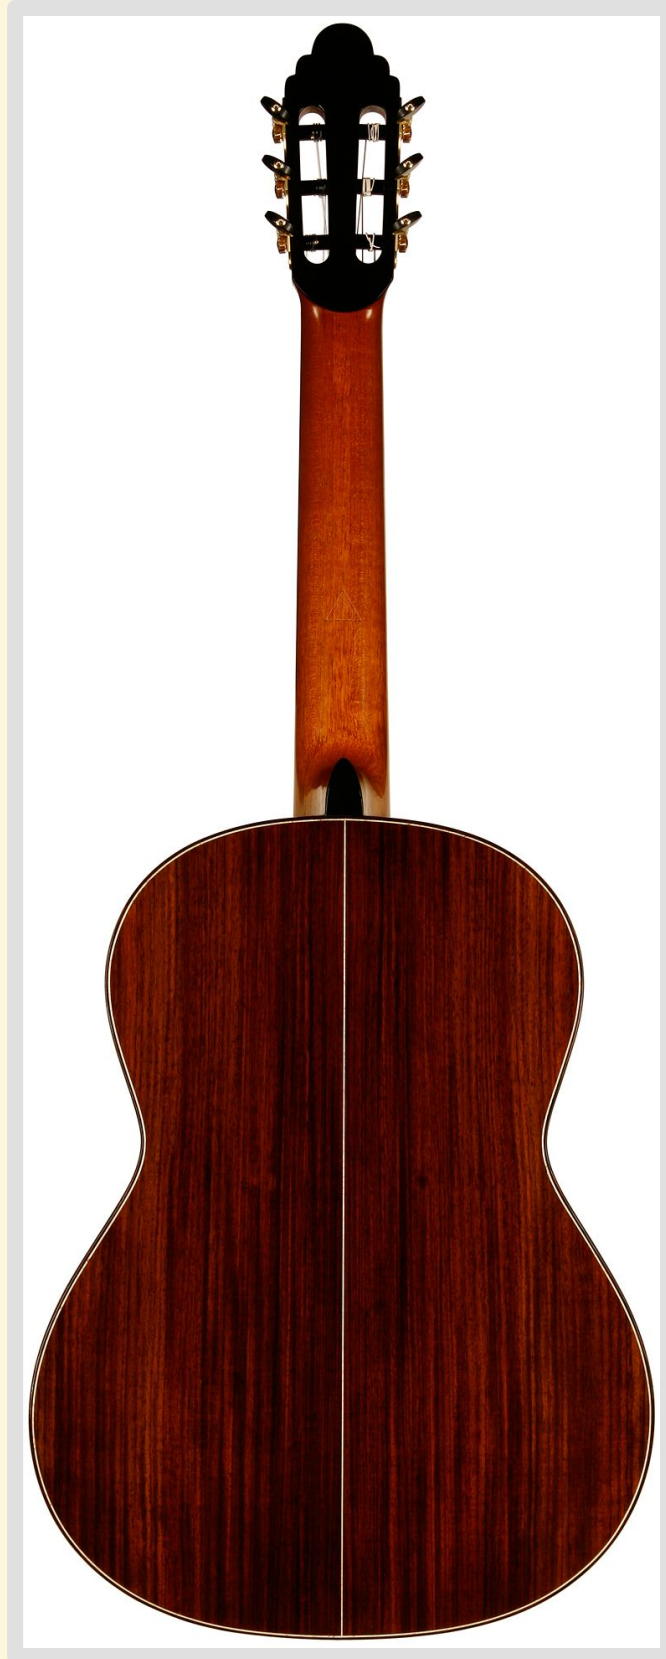

Real McCoy Guitars

Fine Hand Crafted Guitars by Tim McCoy